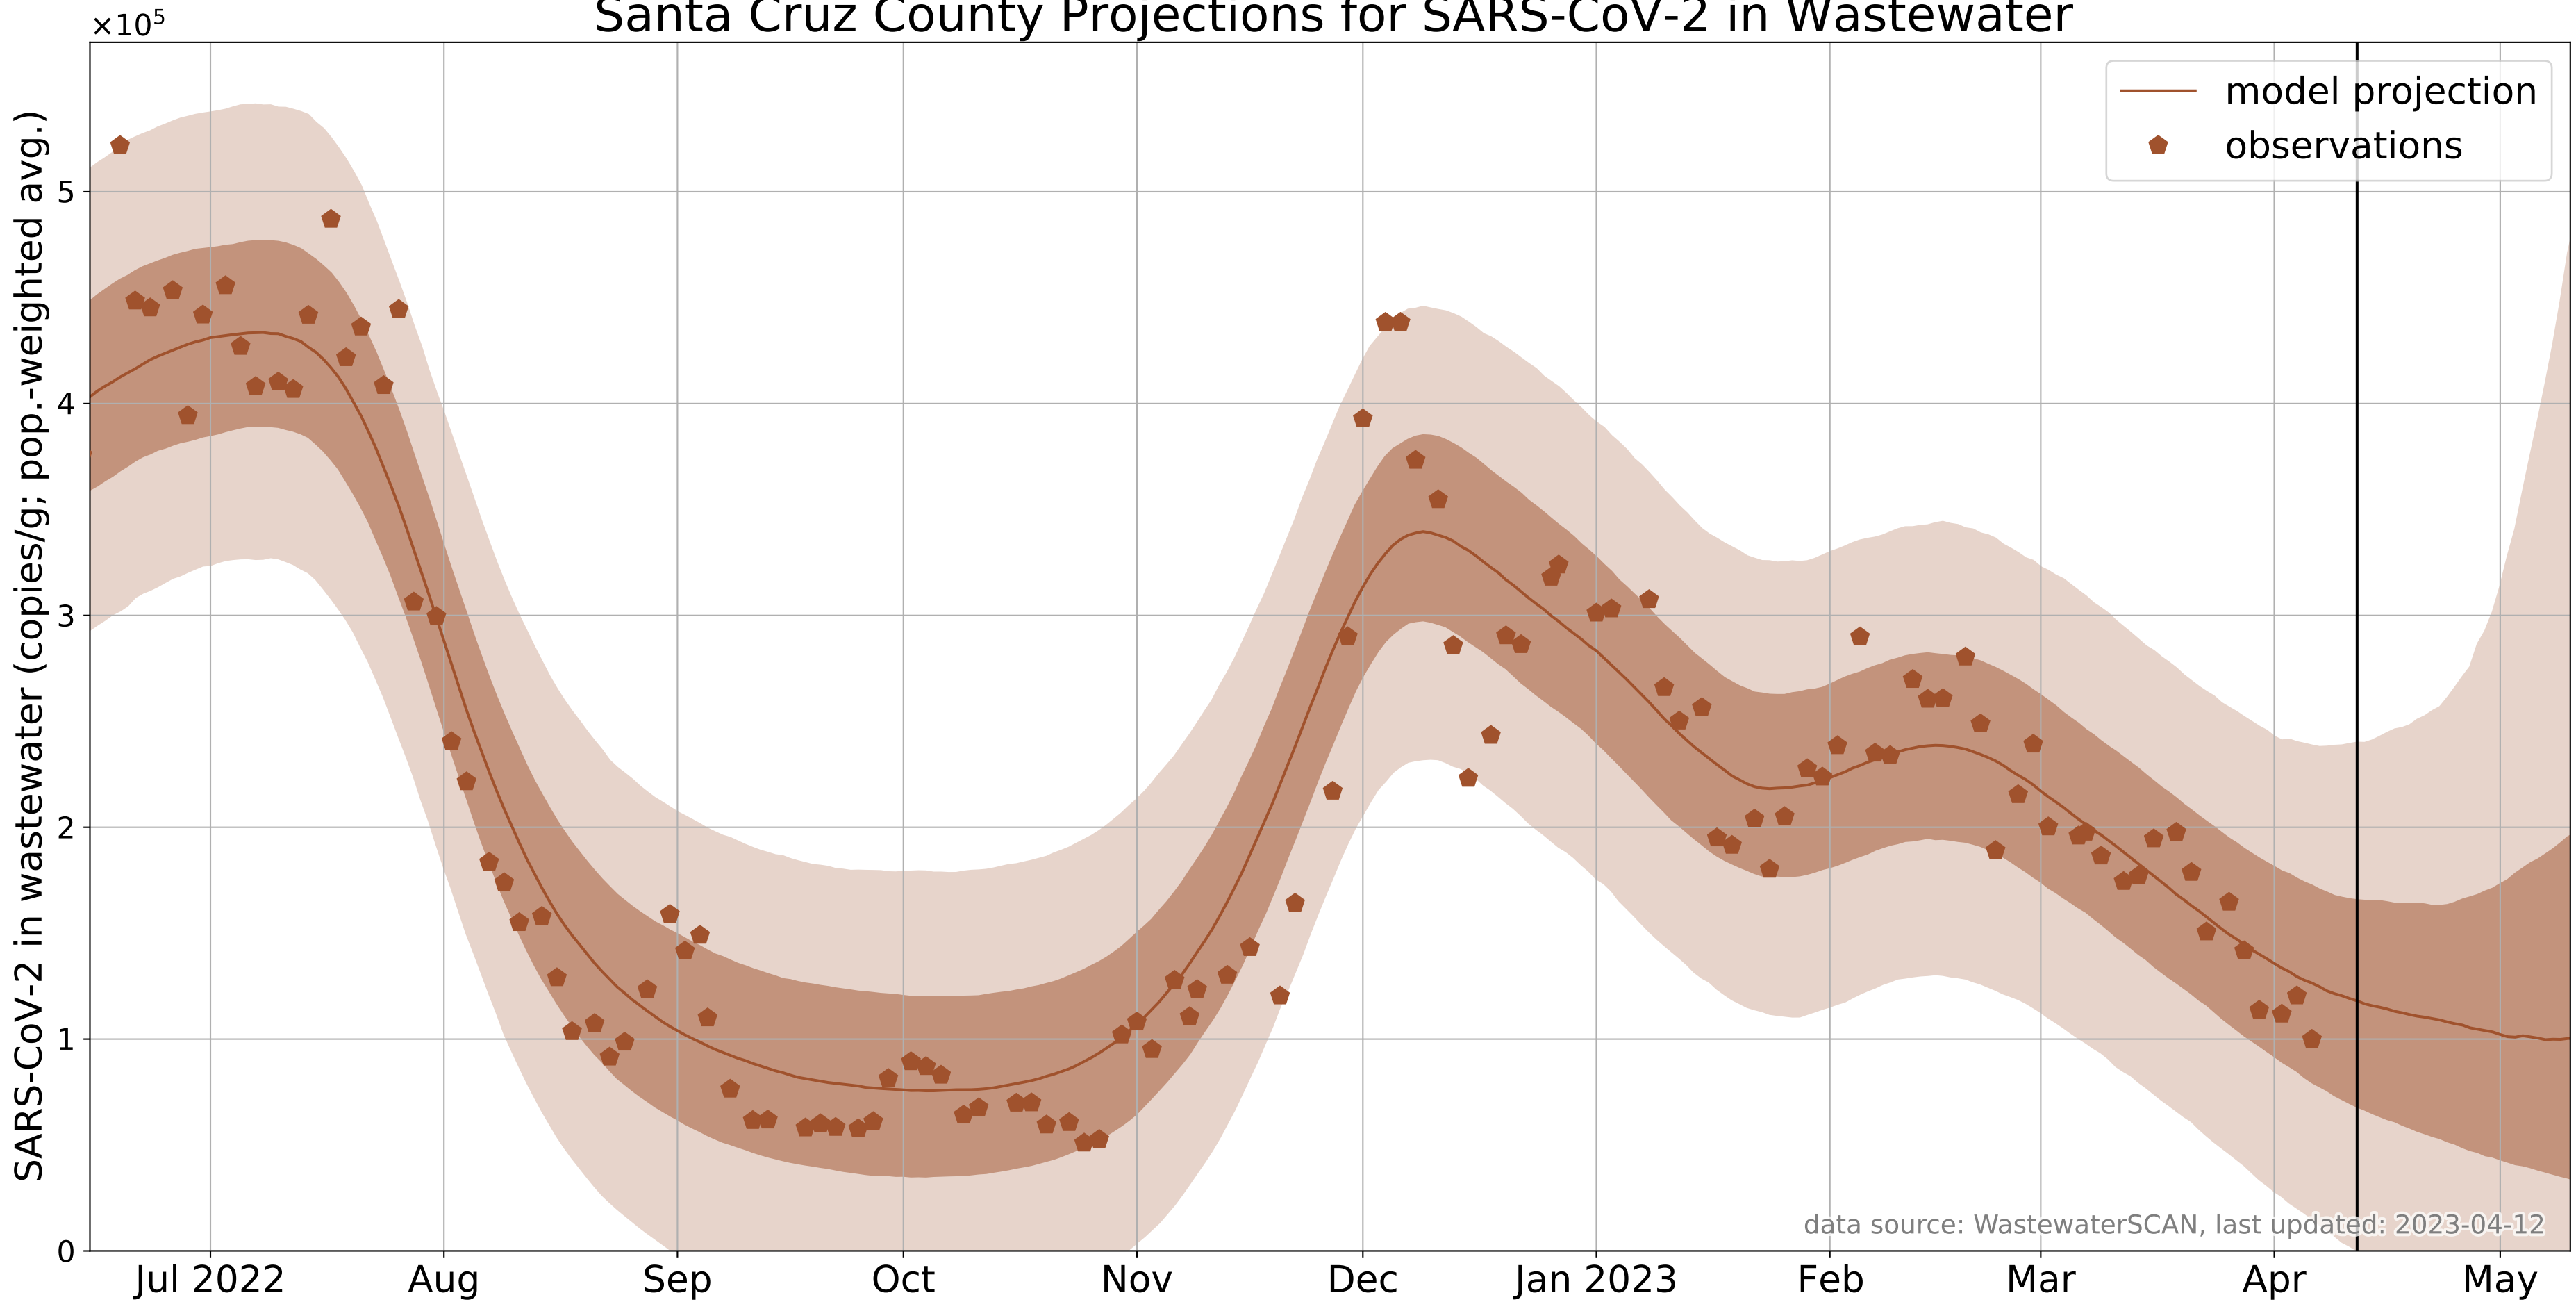

Santa Cruz County Projections for SARS-CoV-2 in Wastewater

data source: WastewaterSCAN, last updated: 2023-04-12