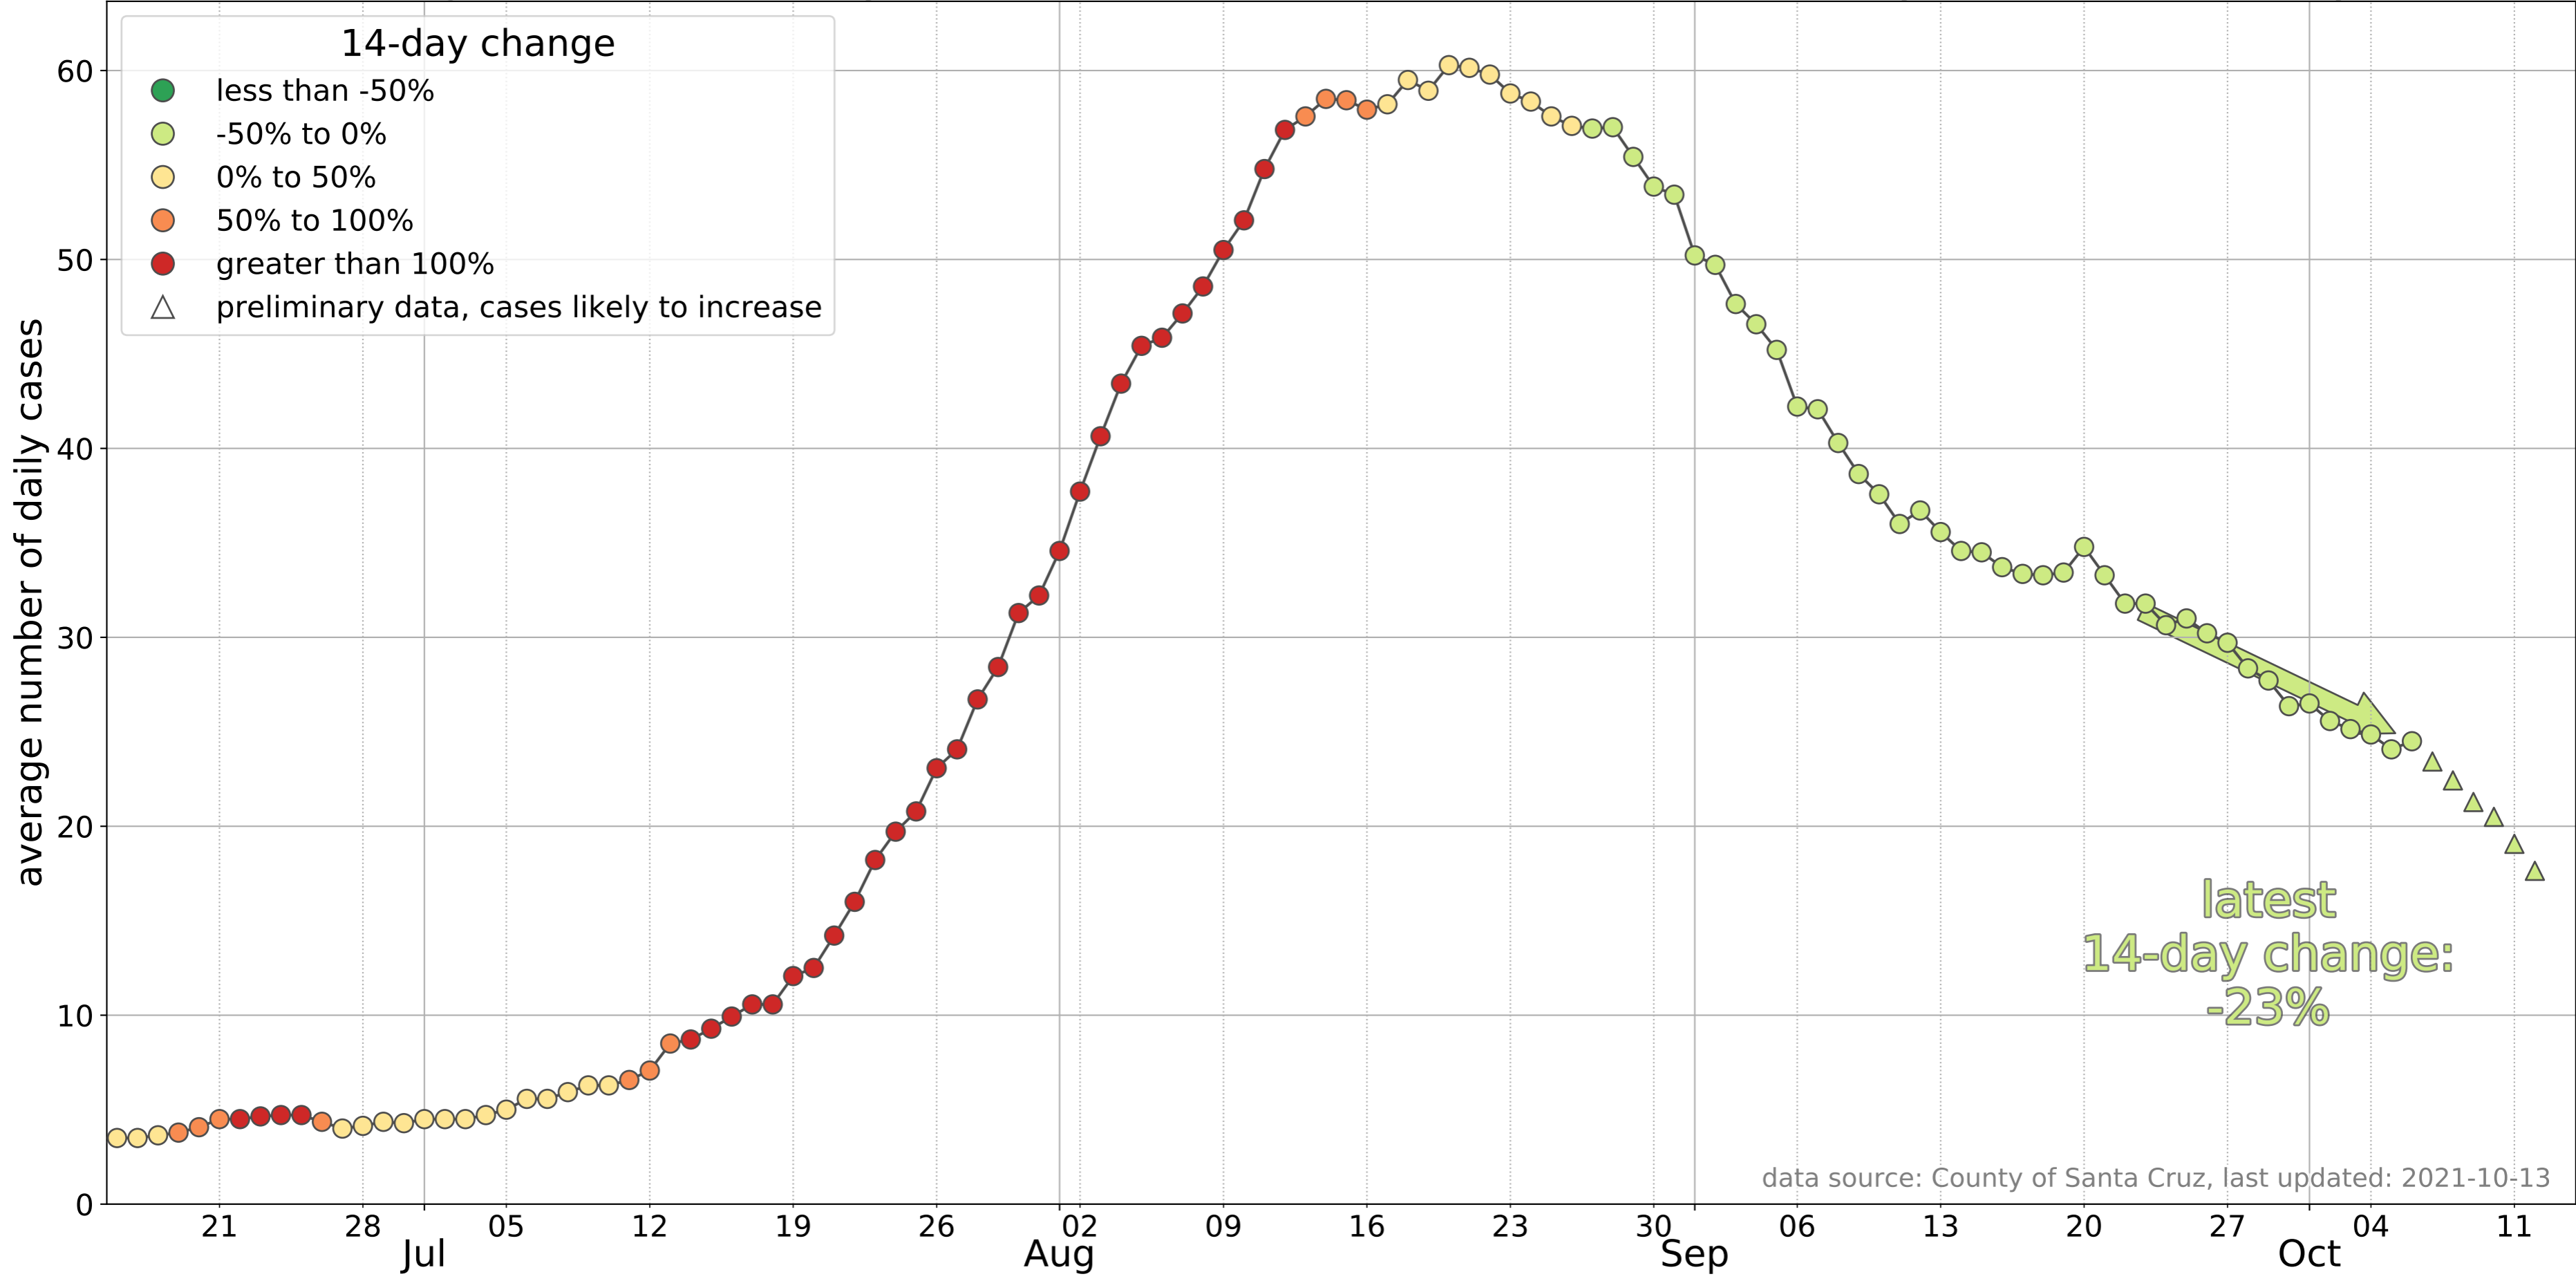

Average number of daily new COVID-19 cases in Santa Cruz County in the last 14 days

data source: County of Santa Cruz, last updated: 2021-10-13