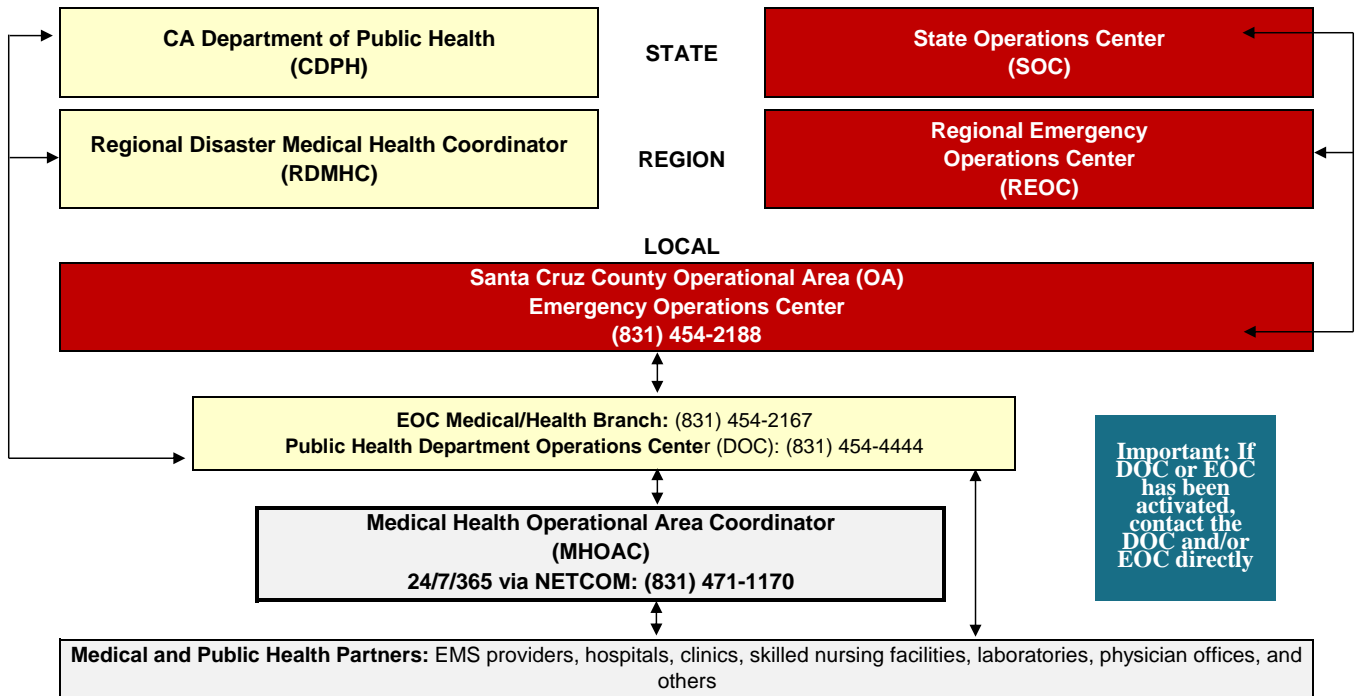

## COMMUNICATION FLOW DURING EMERGENCY SYSTEM ACTIVATION

Emergency system activation occurs when Departmental Operations Centers and/or Emergency Operations Centers are activated.

## COMMUNICATION FLOW DURING EMERGENCY SYSTEM ACTIVATION - 4