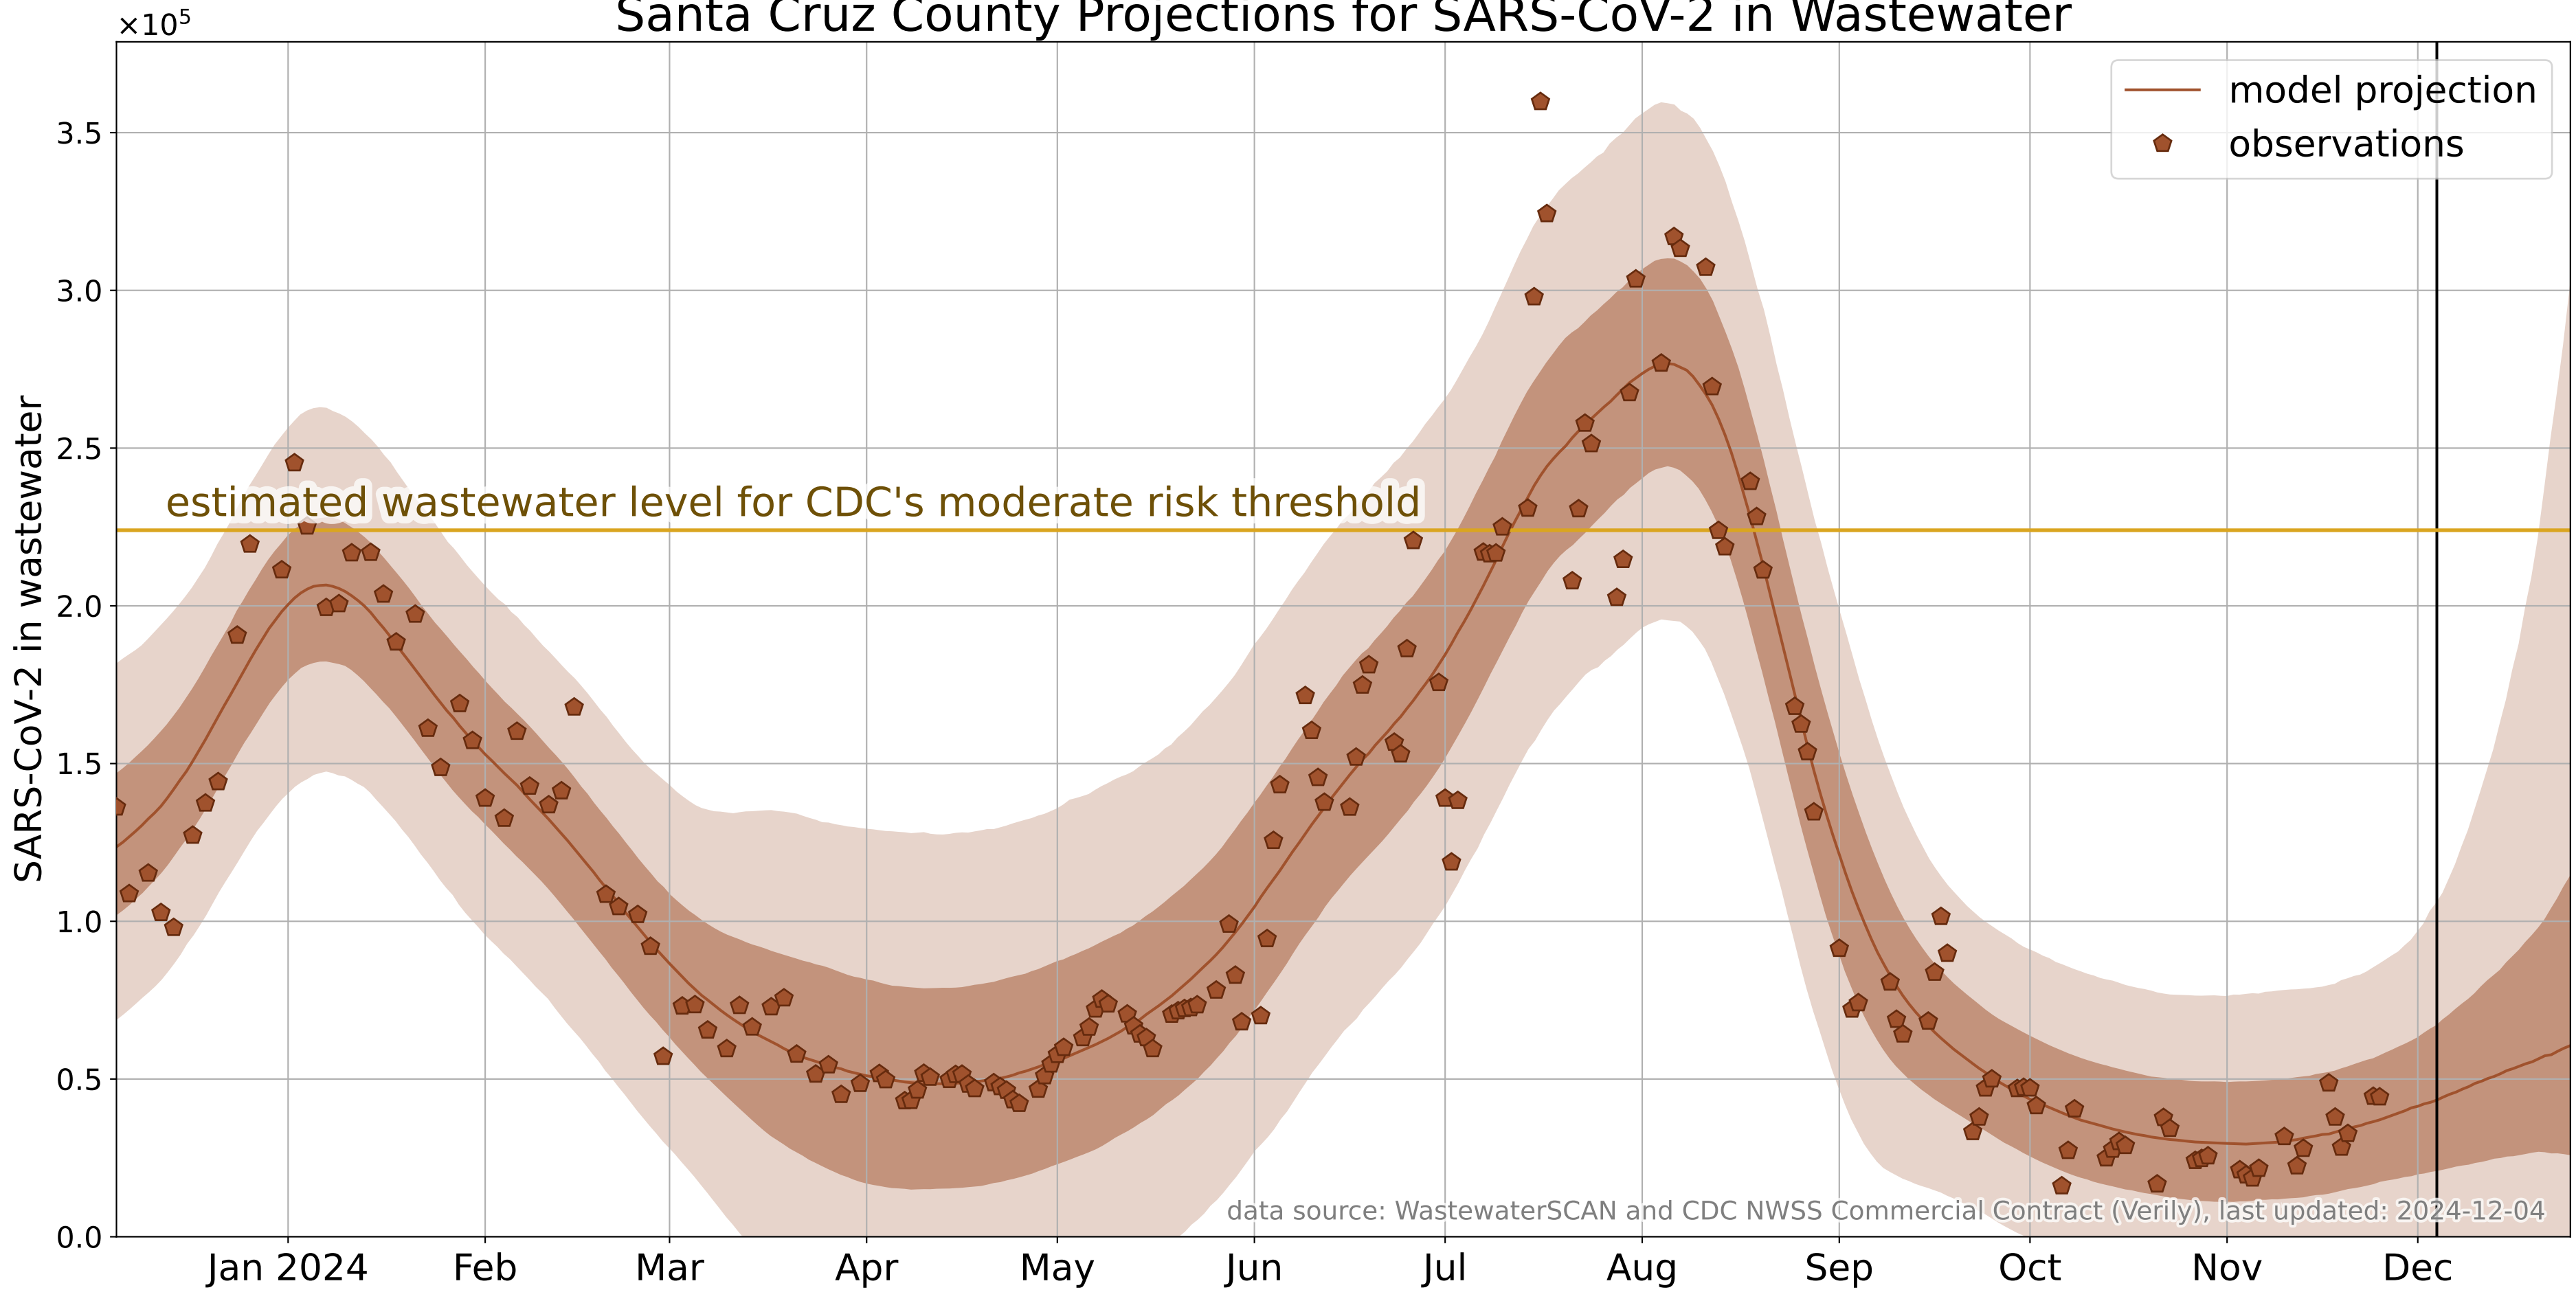

# Santa Cruz County Projections for SARS-CoV-2 in Wastewater

data source: WastewaterSCAN and CDC NWSS Commercial Contract (Verily), last updated: 2024-12-04