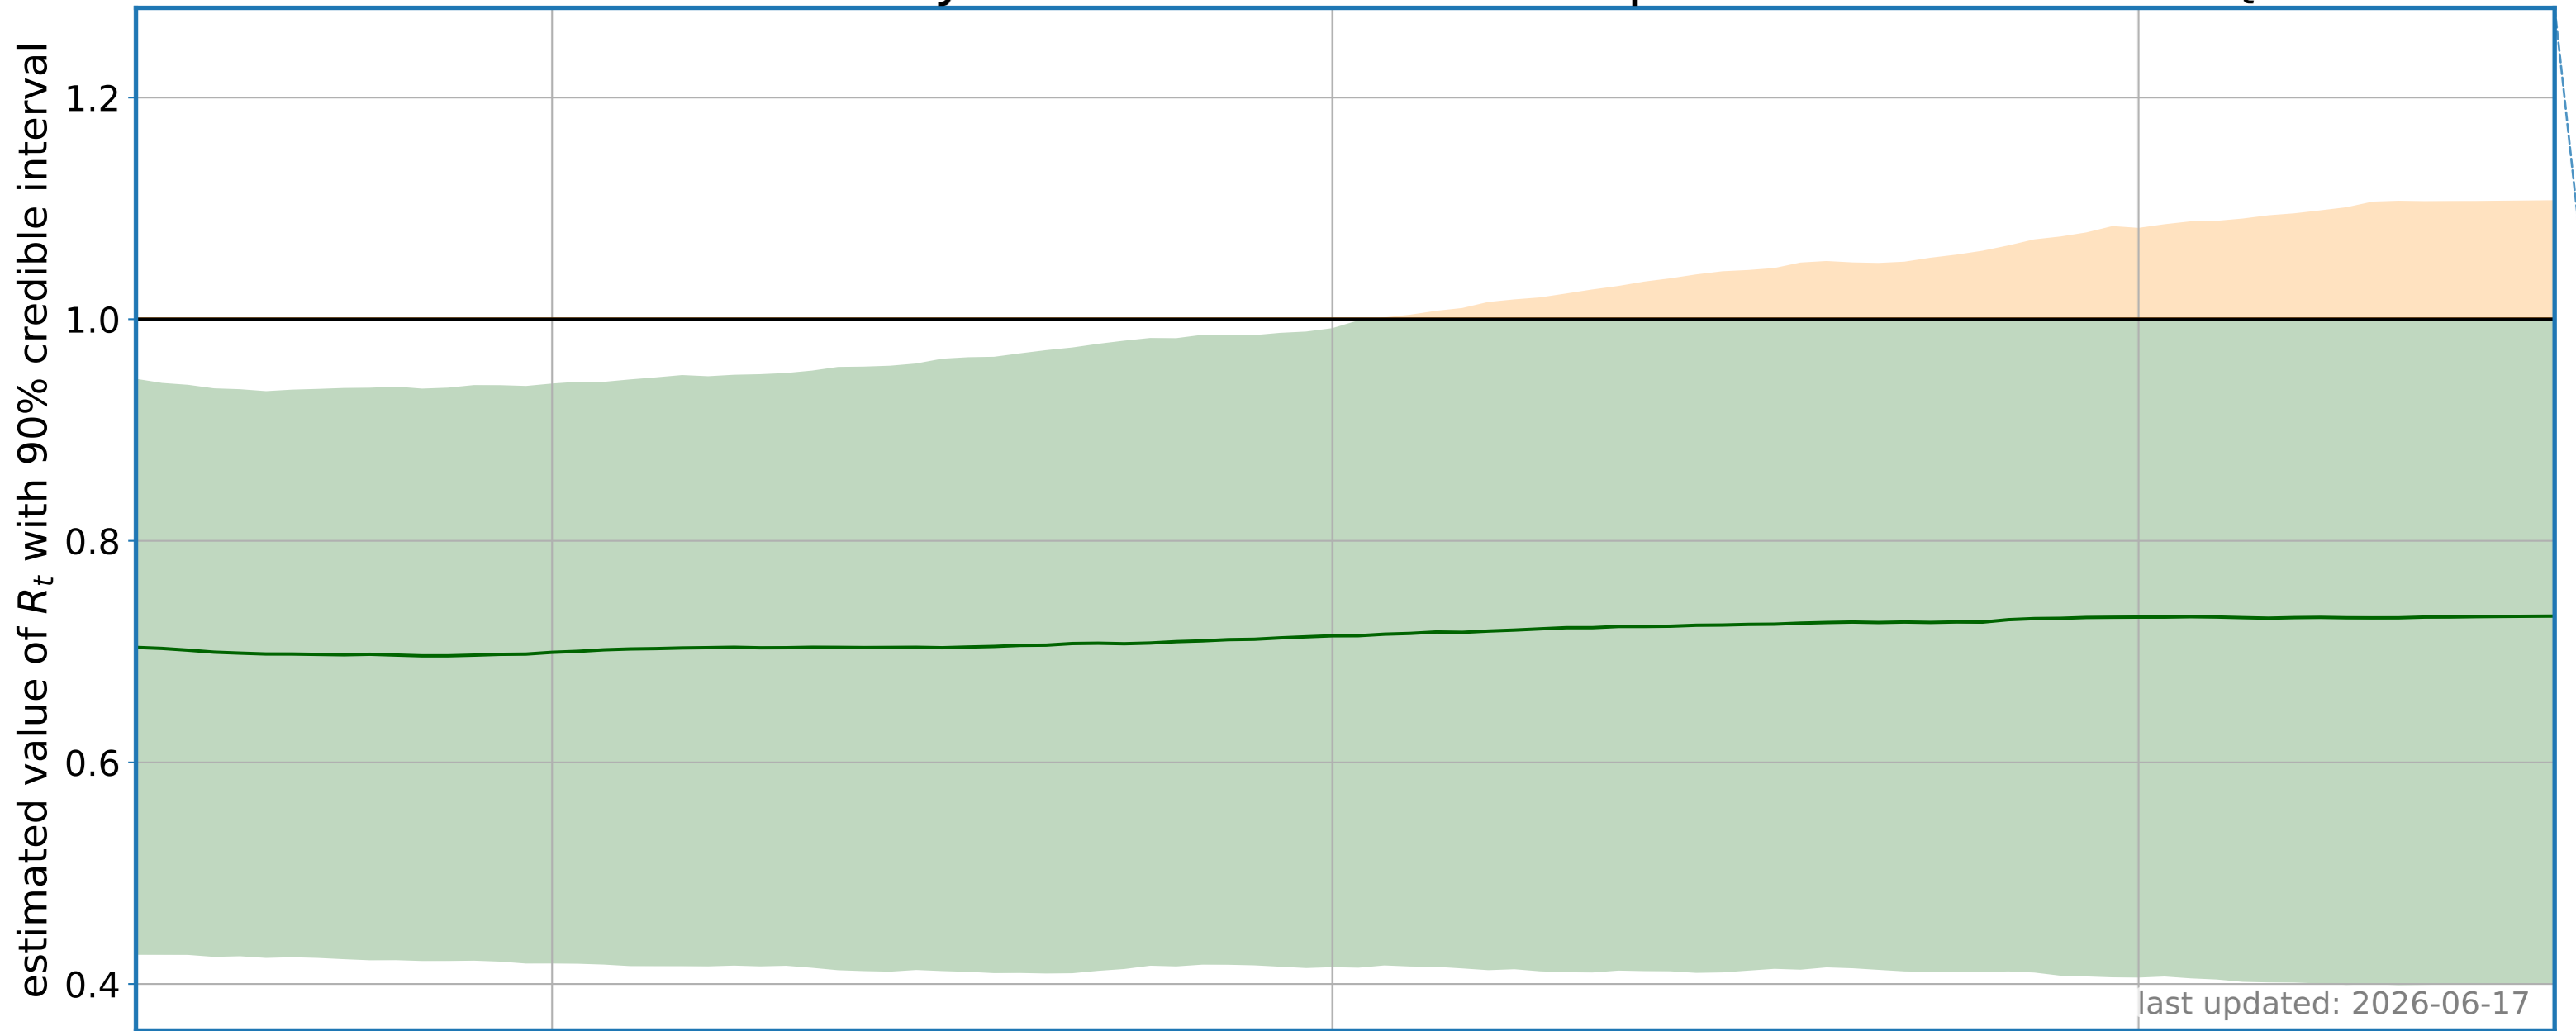

Santa Cruz County COVID-19 Effective Reproductive Number R_t

Apr 2026

May

Jun